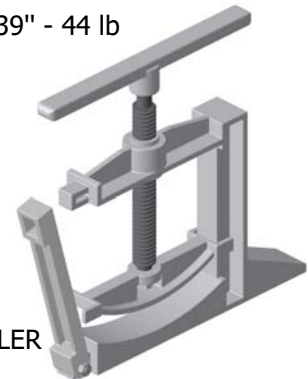

Code	Description
3123	Hose bridge in aluminum for hose to 110 mm / 5.0"
3236	Hose bridge in SBR rubber for hose to 70 mm / 3.0"
3237	Hose bridge in SBR rubber for hose to 110 mm / 5.0"

Sold individually

Code	Description
1930	Hose strangle up to 100 mm / 4.0"
15919	Hose ladder hook in stainless steel for hose up to 70 mm / 3.0"

Code	Description
3399	Anti-leakage shutter for hose of 45 mm / 1.5"
3373	Anti-leakage shutter for hose of 70 mm / 2.5"
9831	Anti-leakage shutter for hose of 110 mm / 4.0"

HOSE BRIDGE
in aluminum
6" X 3" X 18" - 17.9 lb

HOSE BRIDGE
in rubber
5.5" X 11.5" X 39" - 44 lb

HOSE STRANGLER

HOSE ANTI-LEAKAGE SHUTTER

HOSE LADDER HOOK