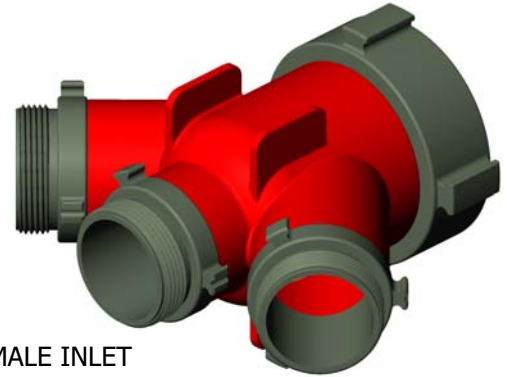

## 3-Way WYES Threaded and Storz

Inlet	Outlets	Code
Female 2.5" or 3.0" swivel	Male 2.5"	<b>9925</b>
Female 4.0" swivel	Male 2.5"	<b>9926</b>
Storz DN 100 / 4.0" with lock	Male 2.5"	<b>9927</b>
Storz DN 125 / 5.0" with lock	Male 2.5"	<b>9928</b>

4.0" FEMALE INLET  
X (3) 2.5" MALE OUTLETS

4.0" STORZ INLET  
X (3) 2.5" MALE OUTLETS

## 3-Way Wyes with Storz Coupling

Inlet	Outlets	Code
Storz DN 100 / 4.0" swivel	3 X Storz DN 65 / 2.5"	<b>7991</b>
Storz DN 100 / 4.0" swivel	1 X Storz DN 100 / 4.0" 2 X Storz DN 65 / 2.5"	<b>7992</b>
Storz DN 100 / 4.0" swivel	3 X Storz DN 100 / 4.0"	<b>7993</b>
Storz DN 150 / 6.0" swivel	3 X Storz DN 100 / 4.0"	<b>9152</b>
Storz DN 100 / 4.0" with lock	3 X Storz DN 100 / 4.0" with lock	<b>9929</b>
Storz DN 125 / 5.0" with lock	3 X Storz DN 100 / 4.0" with lock	<b>9930</b>
Storz DN 150 / 6.0" with lock	3 X Storz DN 100 / 4.0" with lock	<b>9931</b>