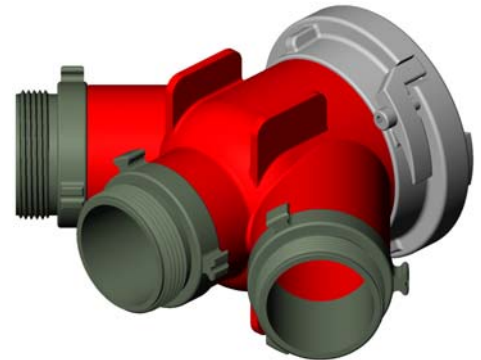

## 3-Way WYES Threaded and Storz

Inlet	Outlets	Code
Female 2.5" or 3.0" swivel	Male 2.5"	<b>9925</b>
Female 4.0" swivel	Male 2.5"	<b>9926</b>
Storz DN 100 / 4.0" with lock	Male 2.5"	<b>9927</b>
Storz DN 125 / 5.0" with lock	Male 2.5"	<b>9928</b>

4.0" FEMALE INLET  
X (3) 2.5" MALE OUTLETS

4.0" STORZ INLET  
X (3) 2.5" MALE OUTLETS

## 3-Way Wyes with Storz Coupling

Inlet	Outlets	Code
Storz DN 100 / 4.0" swivel	3 X Storz DN 65 / 2.5"	<b>7991</b>
Storz DN 100 / 4.0" swivel	1 X Storz DN 100 / 4.0" 2 X Storz DN 65 / 2.5"	<b>7992</b>
Storz DN 100 / 4.0" swivel	3 X Storz DN 100 / 4.0"	<b>7993</b>
Storz DN 150 / 6.0" swivel	3 X Storz DN 100 / 4.0"	<b>9152</b>
Storz DN 100 / 4.0" with lock	3 X Storz DN 100 / 4.0" with lock	<b>9929</b>
Storz DN 125 / 5.0" with lock	3 X Storz DN 100 / 4.0" with lock	<b>9930</b>
Storz DN 150 / 6.0" with lock	3 X Storz DN 100 / 4.0" with lock	<b>9931</b>