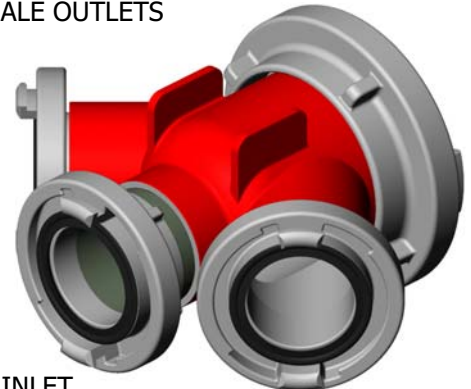

## 3-Way WYES Threaded and Storz

Inlet	Outlets	Code
Female 2.5" or 3.0" swivel	Male 2.5"	<b>9925</b>
Female 4.0" swivel	Male 2.5"	<b>9926</b>
Storz DN 100 / 4.0" with lock	Male 2.5"	<b>9927</b>
Storz DN 125 / 5.0" with lock	Male 2.5"	<b>9928</b>

4.0" FEMALE INLET  
X (3) 2.5" MALE OUTLETS

4.0" STORZ INLET  
X (3) 2.5" MALE OUTLETS

## 3-Way Wyes with Storz Coupling

Inlet	Outlets	Code
Storz DN 100 / 4.0" swivel	3 X Storz DN 65 / 2.5"	<b>7991</b>
Storz DN 100 / 4.0" swivel	1 X Storz DN 100 / 4.0" 2 X Storz DN 65 / 2.5"	<b>7992</b>
Storz DN 100 / 4.0" swivel	3 X Storz DN 100 / 4.0"	<b>7993</b>
Storz DN 150 / 6.0" swivel	3 X Storz DN 100 / 4.0"	<b>9152</b>
Storz DN 100 / 4.0" with lock	3 X Storz DN 100 / 4.0" with lock	<b>9929</b>
Storz DN 125 / 5.0" with lock	3 X Storz DN 100 / 4.0" with lock	<b>9930</b>
Storz DN 150 / 6.0" with lock	3 X Storz DN 100 / 4.0" with lock	<b>9931</b>