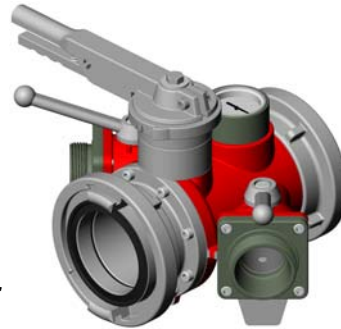

3 WAY TRIPOK WATER THIEF BALL VALVE

TRIPOK Threaded Swivel Inlet and Outlets

Inlet	Outlets	Code
Female 1.5"	1 X Male 1.5" 2 X Males 1.0"	8377
Female 2.5"	1 X Male 2.5" 2 X Males 1.5"	9894
Female 2.5"	3 X Males 2.5"	9895
Female 3.0"	3 X Males 2.5"	9896
Female 4.0"	3 X Males 2.5"	9897

2.5" threaded inlet and outlet
X (2) 1.5" male outlets
12.5" X 7.5" X 13.2" - 8.7 lb

TRIPOK Storz Inlet and Outlets

Inlet	Outlets	Code
Storz DN 38 / 1.5"	1 X Storz DN 38 / 1.5" 2 X Storz DN 25/ 1.0"	9073
Storz DN 65 / 2.5"	1 X Storz DN 65 / 2.5" 2 X Storz DN 38 / 1.5"	9074
Storz DN 65 / 2.5"	3 X Storz DN 65 / 2.5"	9075
Storz DN 100 / 4.0"	3 X Storz DN 65/ 2.5"	9076
Storz DN 100 / 4.0"	1 X Storz DN 100 / 4.0" 2 X Storz DN 65 / 2.5"	9077
Storz DN 125 / 5.0"	3 X Storz DN 125 / 5.0"	9078
Storz DN 150 / 6.0"	3 X Storz DN 100 / 4.0"	9166

TRIPOK Storz Inlet and Threaded or Storz Outlets

Inlet	Outlets	Code
Storz DN 100 / 4.0"	3 X Males 2.5"	9906
Storz DN 125 / 5.0"	3 X Males 2.5"	9907
Storz DN 100 / 4.0"	3 Storz DN 100 / 4.0"	9908
Storz DN 125 / 5.0"	3 Storz DN 100 / 4.0"	9909
Storz DN 150 / 6.0"	3 Storz DN 100 / 4.0"	9910

BIG 5 Water Thief

Code	Description
18464	Big 5 water thief 4.0" Storz X (4) 2.5" male outlets
18465	Big 5 water thief 5.0" Storz X (4) 2.5" male outlets

4.0" STORZ inlet and outlet
X (4) 2.5" M outlets
22.5" X 11.2" X 20" - 35.5 lb