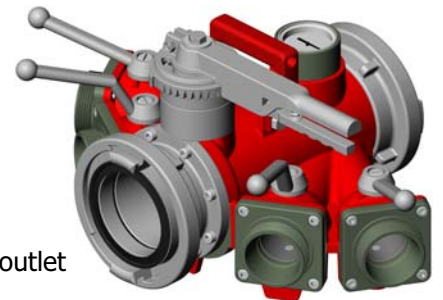

4.0" STORZ inlet and outlet
X (2) 2.5" NST
19.5" X 11" X 13" - 23.4 lb

14689

25021
Full 5.0" waterway

2 WAY Water Thief

Code	Description
14689	2 way water thief 4.0" Storz X (2) 2.5 male outlets
25021	2 way water thief 5.0" or 6.0" Storz X (2) 2.5 male outlets

BIG 5 Water Thief

Code	Description
18464	Big 5 water thief 4.0" Storz X (4) 2.5" male outlets
18465	Big 5 water thief 5.0" Storz X (4) 2.5" male outlets

4.0" STORZ inlet and outlet
X (4) 2.5" M outlets
22.5" X 11.2" X 20" - 35.5 lb