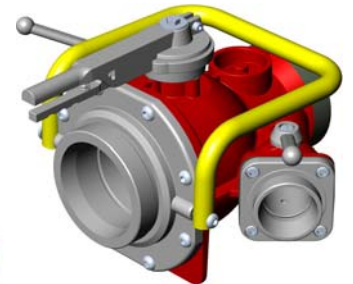

3 WAY TRIPOK WATER THIEF BALL VALVE

TRIPOK Threaded Swivel Inlet and Outlets

Inlet	Outlets	Code
Female 1.5"	1 X Male 1.5" 2 X Males 1.0"	8377
Female 2.5"	1 X Male 2.5" 2 X Males 1.5"	9894
Female 2.5"	3 X Males 2.5"	9895
Female 3.0"	3 X Males 2.5"	9896
Female 4.0"	3 X Males 2.5"	9897

2.5" threaded inlet and outlet
X (2) 1.5" male outlets
12.5" X 7.5" X 13.2" - 8.7 lb

TRIPOK Storz Inlet and Outlets

Inlet	Outlets	Code
Storz DN 38 / 1.5"	1 X Storz DN 38 / 1.5" 2 X Storz DN 25/ 1.0"	9073
Storz DN 65 / 2.5"	1 X Storz DN 65 / 2.5" 2 X Storz DN 38 / 1.5"	9074
Storz DN 65 / 2.5"	3 X Storz DN 65 / 2.5"	9075
Storz DN 100 / 4.0"	3 X Storz DN 65/ 2.5"	9076
Storz DN 100 / 4.0"	1 X Storz DN 100 / 4.0" 2 X Storz DN 65 / 2.5"	9077
Storz DN 125 / 5.0"	3 X Storz DN 125 / 5.0"	9078
Storz DN 150 / 6.0"	3 X Storz DN 100 / 4.0"	9166

TRIPOK Storz Inlet and Threaded or Storz Outlets

Inlet	Outlets	Code
Storz DN 100 / 4.0"	3 X Males 2.5"	9906
Storz DN 125 / 5.0"	3 X Males 2.5"	9907
Storz DN 100 / 4.0"	3 Storz DN 100 / 4.0"	9908
Storz DN 125 / 5.0"	3 Storz DN 100 / 4.0"	9909
Storz DN 150 / 6.0"	3 Storz DN 100 / 4.0"	9910

4.0" STORZ inlet and outlet
X (2) 2.5" NST
19.5" X 11" X 13" - 23.4 lb

14689

25021
Full 5.0" waterway

2 WAY Water Thief

Code	Description
14689	2 way water thief 4.0" Storz X (2) 2.5 male outlets
25021	2 way water thief 5.0" or 6.0" Storz X (2) 2.5 male outlets