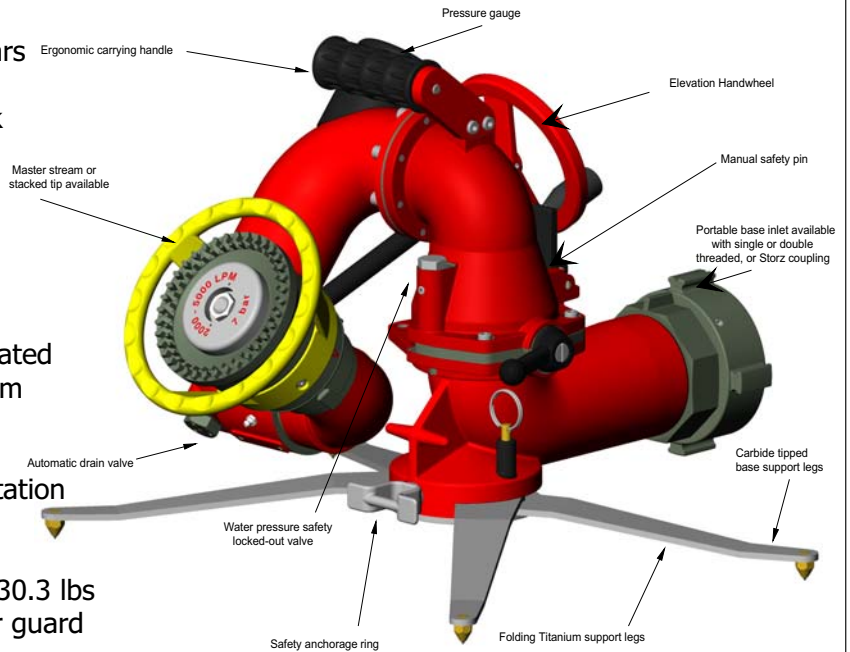

LMP 80

Flow: 1300 GPM @ 100 PSI - 5000 l/mn @ 7 bars
 Horizontal Range: 354°
 Vertical Range: +85° to -60° built-in safety lock
 Extremely Compact 22" X 16"
 Weight: 17 lb
 Vertical Travel Control Wheel Handles
 Grease Fitting
 Waterway 3.5" with Anti-Turbulence Ribbing
 Red Epoxy Finish
 Made Primarily of Anodized Aluminum Heat-Treated against Corrosion, Marine Environment and Foam
 Folding and removable sturdy ground base
 Titanium foldaway legs with locking mechanism
 Ergonomic carrying handle for ease of transportation
 Automatic internal bleeding valve at 6 PSI
 Horizontal reach: 90 m / 295 feet
 Weight with Master stream nozzle is 13.4 kg / 30.3 lbs
 Built-in pressure gauge with a protective rubber guard and much more...

LMP 80 Monitor Assembly

Description	Code
LMP 80 monitor top only	8290
LMP 80 monitor top with 2.5" outlet, portable base with titanium foldaway legs, 2 X 2.5" inlet clappered female swivel	8288
LMP 80 monitor top with 2.5" outlet, portable base with titanium foldaway legs, 2 X 4.0" Storz or threaded inlet clappered female swivel	8289
LMP 80 monitor top with 2.5" outlet, portable base with titanium foldaway legs, 1 X 4.0" Storz or threaded inlet female swivel	8287
LMP 80 monitor top with 2.5" outlet, portable base with titanium foldaway legs, 1 X 5.0" Storz or threaded inlet female swivel	8294

Note: Other configurations available.

LMP 80 Monitor Combination Savings Package

Description	Code
Combination package includes LMP 80 monitor top, base and stacked tip and stream shaper.	LMP 80 - 1
Combination package includes LMP 80 monitor top, base and Master Stream nozzle.	LMP 80 - 2
Combination package includes LMP 80 monitor top, base, stacked tip, stream shaper and Master Stream nozzle.	LMP 80 - 3
Combination package includes LMP 80 monitor top, base, stacked tip, stream shaper, Master Stream nozzle and a telescopic tube.	LMP 80 - 4