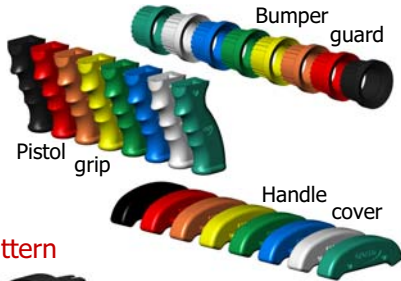

POKADOR CONSTANT GALLONAGE NOZZLE

Hardcoat Anodized Aluminum and PTFE

Color coded system