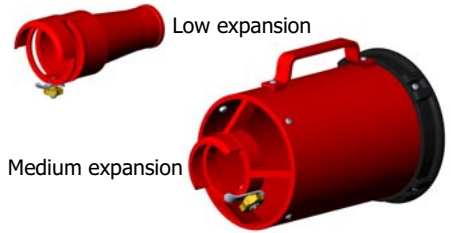

Foam air aspirating attachment