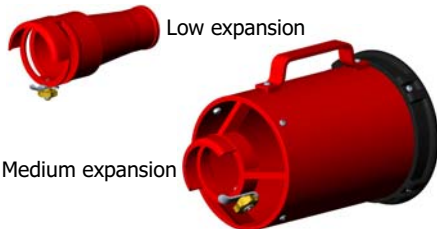

Foam air aspirating attachment