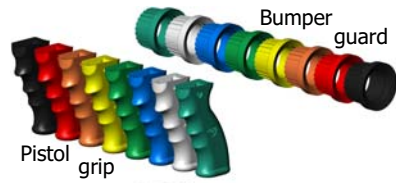

POKADOR CONSTANT GALLONAGE NOZZLE LOW PRESSURE

Color coded system

Pattern

Shutoff handle

SERIES 150

SERIES 500

Comes standard with the new bumper guard that features a raised straight line for straight stream and a raised V pattern for fog. These are great features for low visibility conditions.