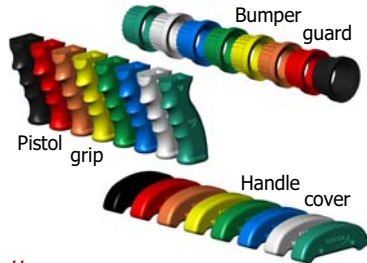

TURBOKADOR SELECTABLE GALLONAGE NOZZLE

Hardcoat Anodized Aluminum and PTFE

Color coded system

Pattern

Shutoff handle

Foam air aspirating attachment

See page 39-40 for ordering information

Comes standard with the new bumper guard that features a raised straight line for straight stream and a raised V pattern for fog. These are great features for low visibility conditions.