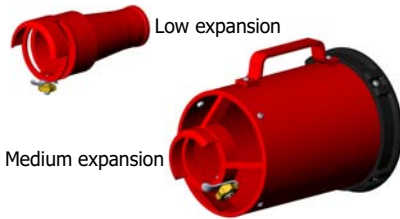

TURBOKADOR SELECTABLE GALLONAGE NOZZLE

Hardcoat Anodized Aluminum and PTFE

Color coded system

Pattern

Shutoff handle

Foam air aspirating attachment

See page 39-40 for ordering information

Comes standard with the new bumper guard that features a raised straight line for straight stream and a raised V pattern for fog. These are great features for low visibility conditions.